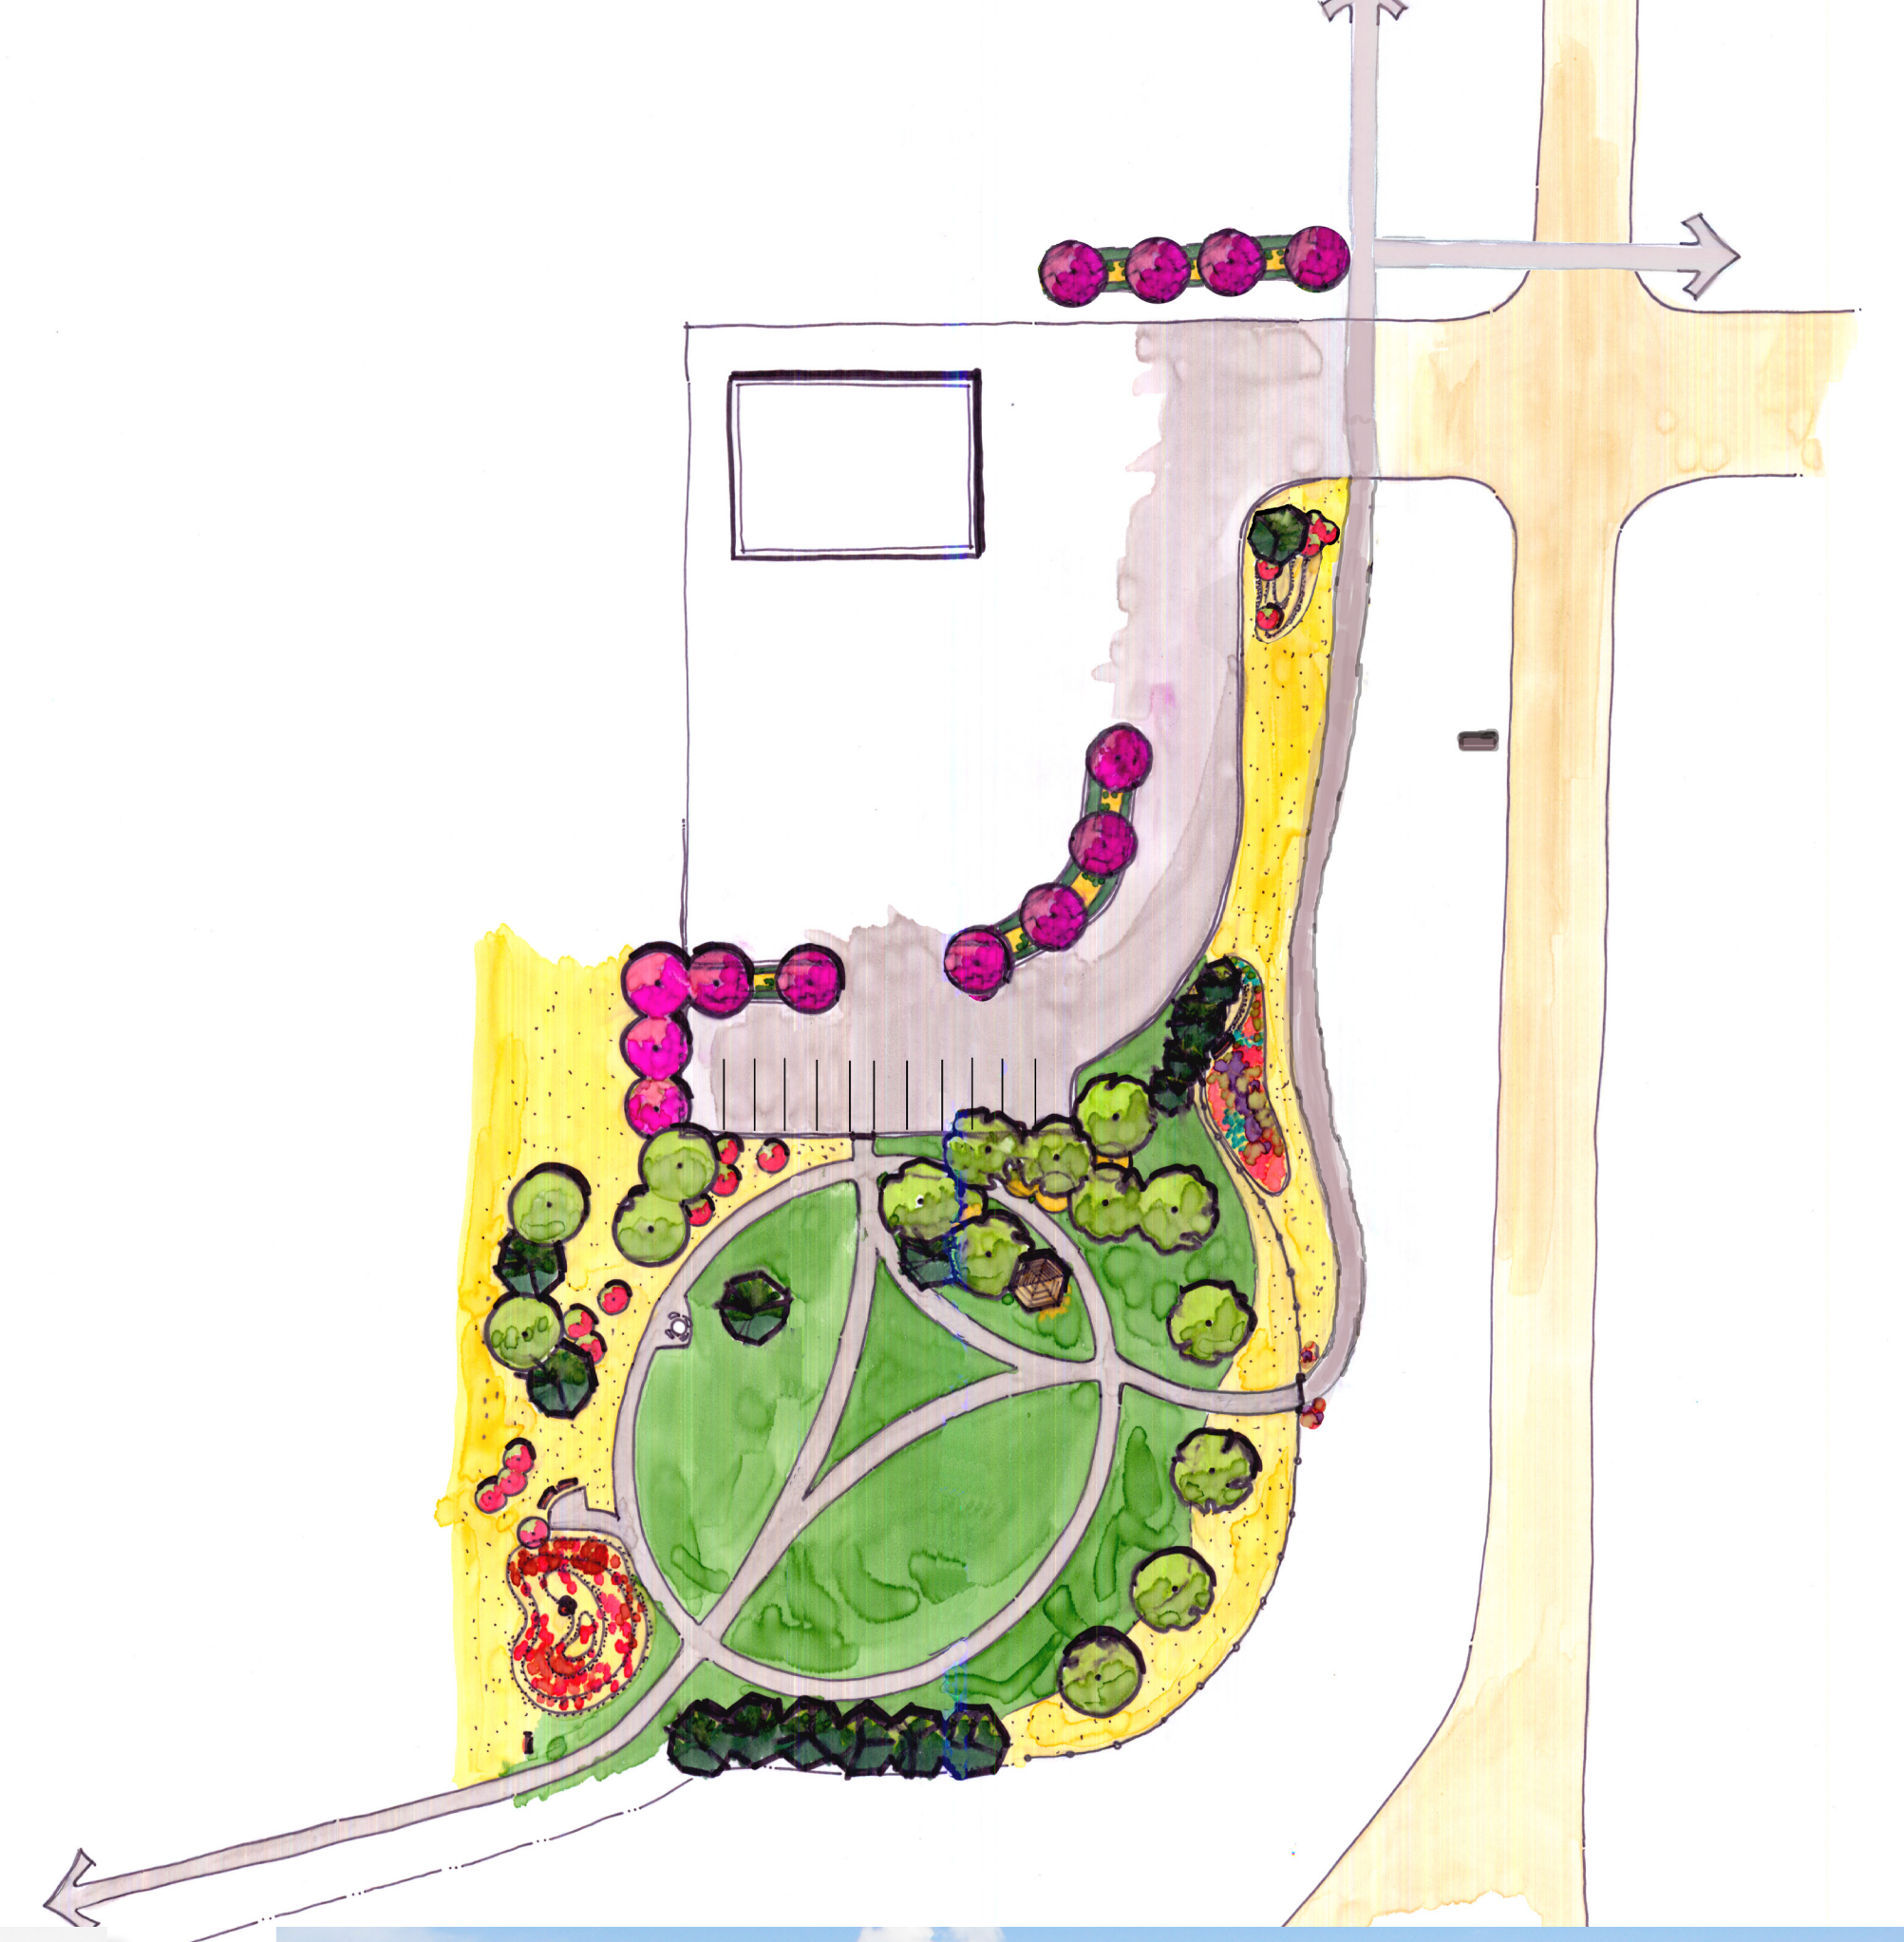

Agri-symbol Park and community entrance sign in 2004

Entrance sign proposed by the visioning design team

A visioning community in 2004, Shelby, Iowa, is located just north of Interstate 80 in western Iowa. The interstate interchange is the primary gateway to the community. The visioning committee decided to improve its first impression on visitors by making changes to Agri-symbol Park, which is visible from the interstate and is also a trailhead.

Agri-symbol Park after completion of project (2007)

Community entrance sign with additional landscaping (2007)

# Community Entrance