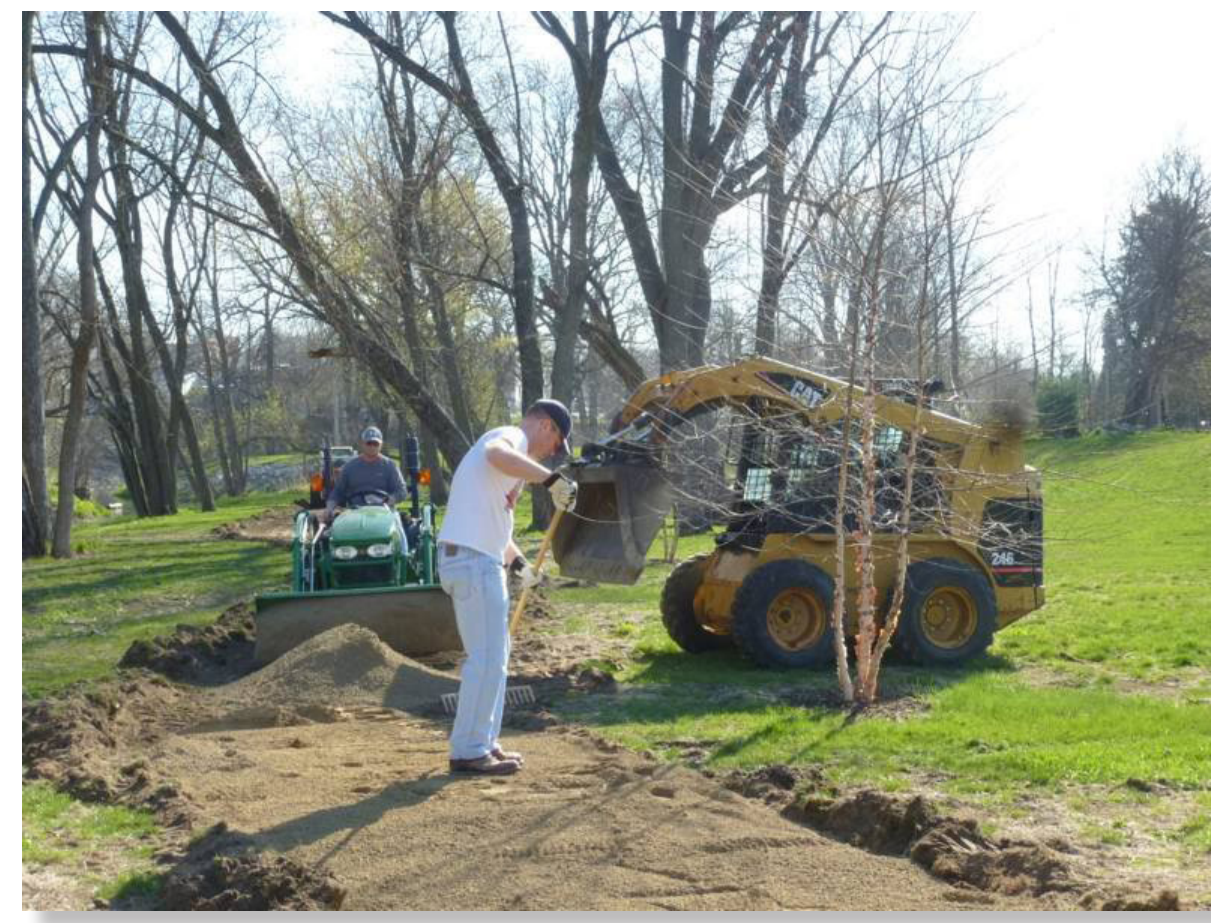

Memorial Park in 2013

Local residents contributed their time and equipment to build the trail

Completed Memorial Park Trail

Proposed Memorial Park Trail

Completed Memorial Park Trail

Improving parks and creating more recreation trails were two priorities identified by the Shellsburg steering committee when the town participated in the Community Visioning Program in 2013. The visioning design team developed a plan for a trail in Memorial Park to address this need, with the trail being part of phase one of a three-phase concept plan for the park.

Keep Iowa Beautiful, in conjunction with the Iowa Department of Natural Resources, awarded Shellsburg a \$5,000 grant to complete the project, and the Shellsburg Area Community Group contributed an additional \$1,000. Volunteer labor and equipment made the trail a reality in 2015.